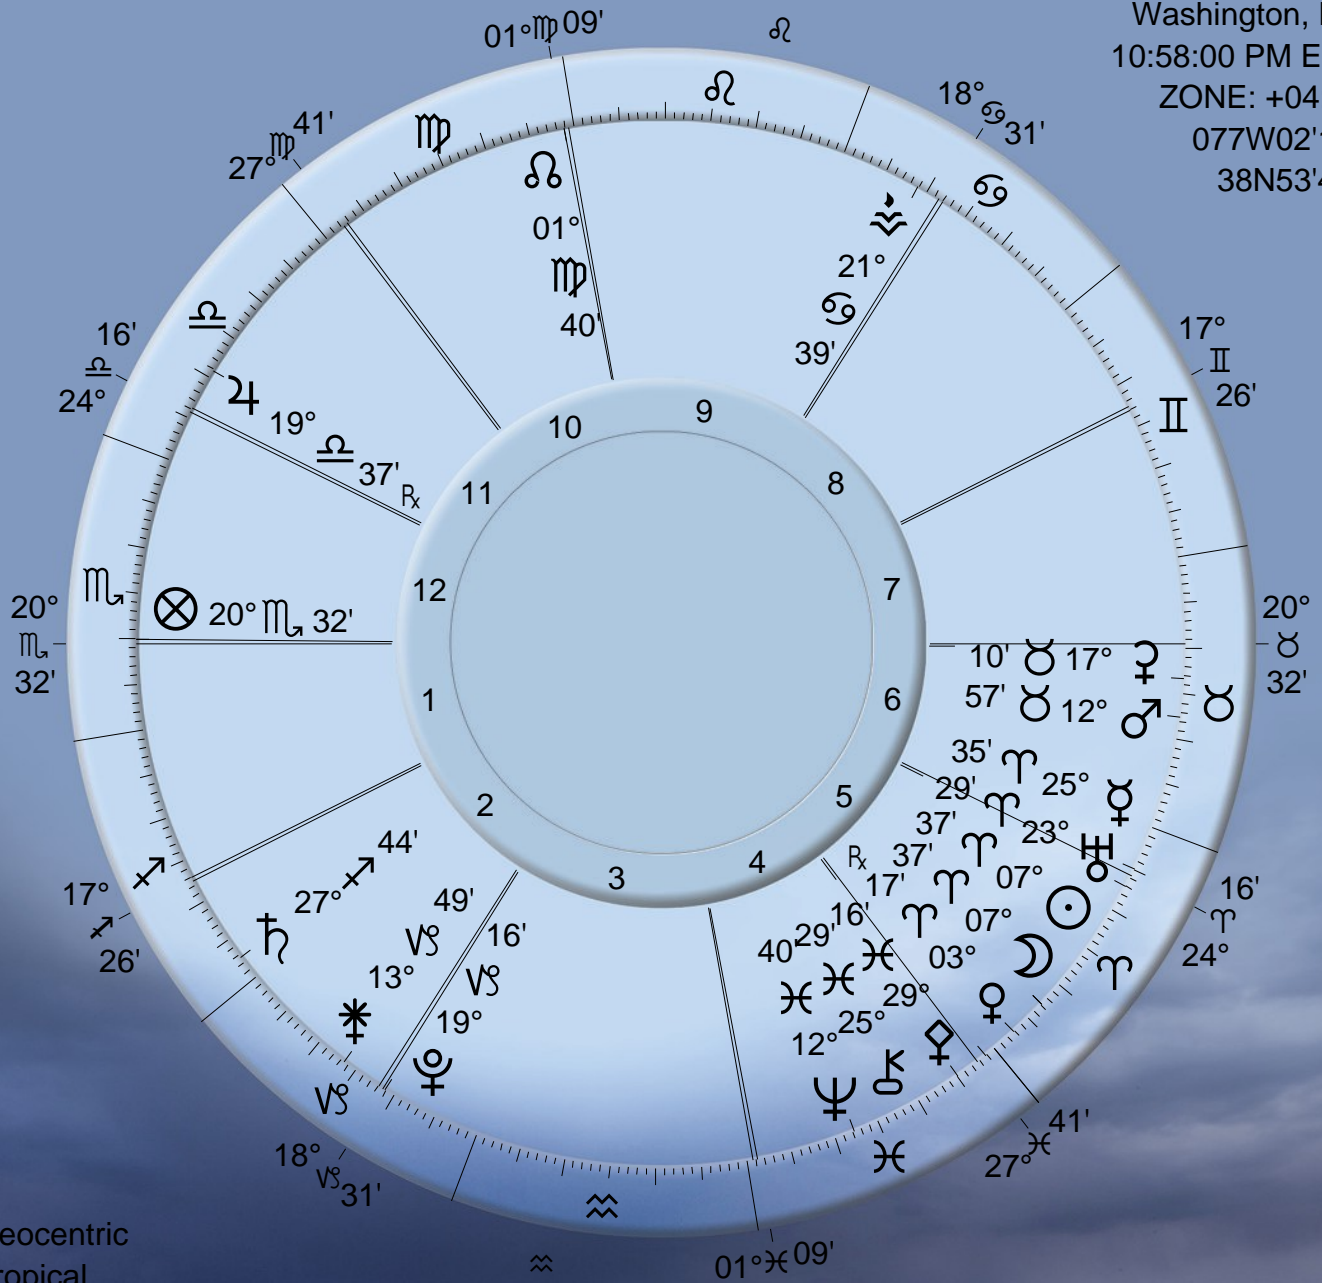

March New Moon
Mar 27, 2017
Washington, DC
10:58:00 PM EDT
ZONE: +04:00
077W02'12"
38N53'42"

Geocentric
Tropical
Koch Houses