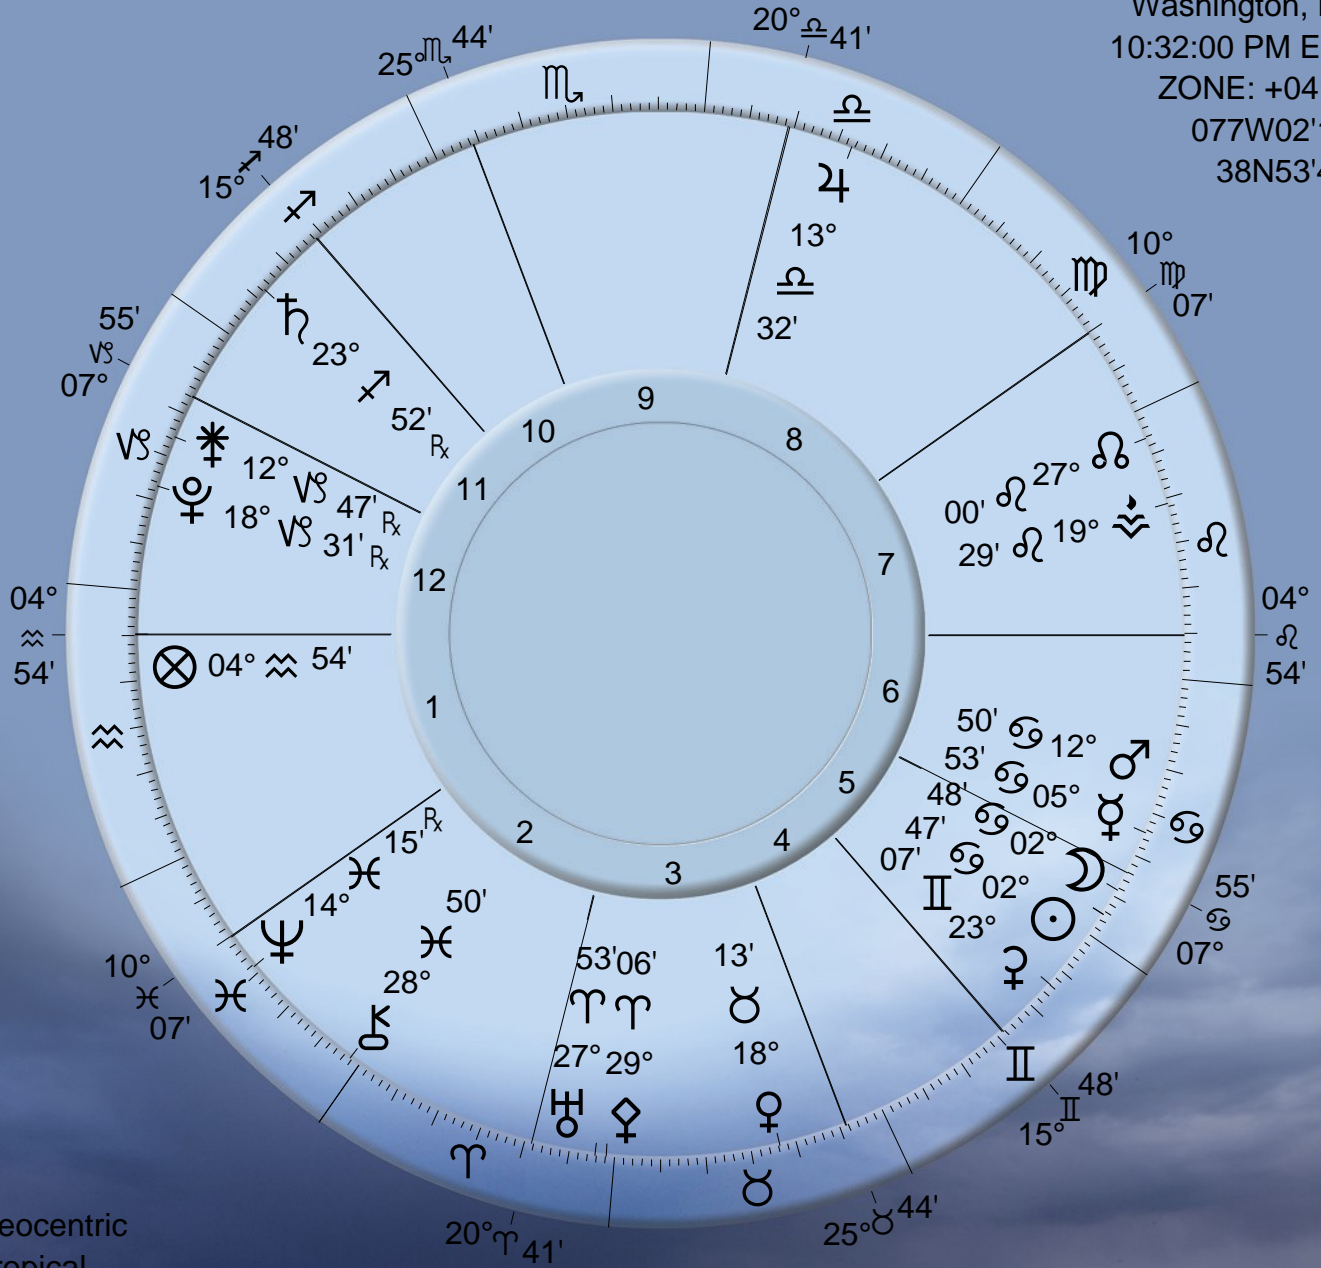

June New Moon  
 Jun 23, 2017  
 Washington, DC  
 10:32:00 PM EDT  
 ZONE: +04:00  
 077W02'12"  
 38N53'42"

Geocentric  
 Tropical  
 Koch Houses